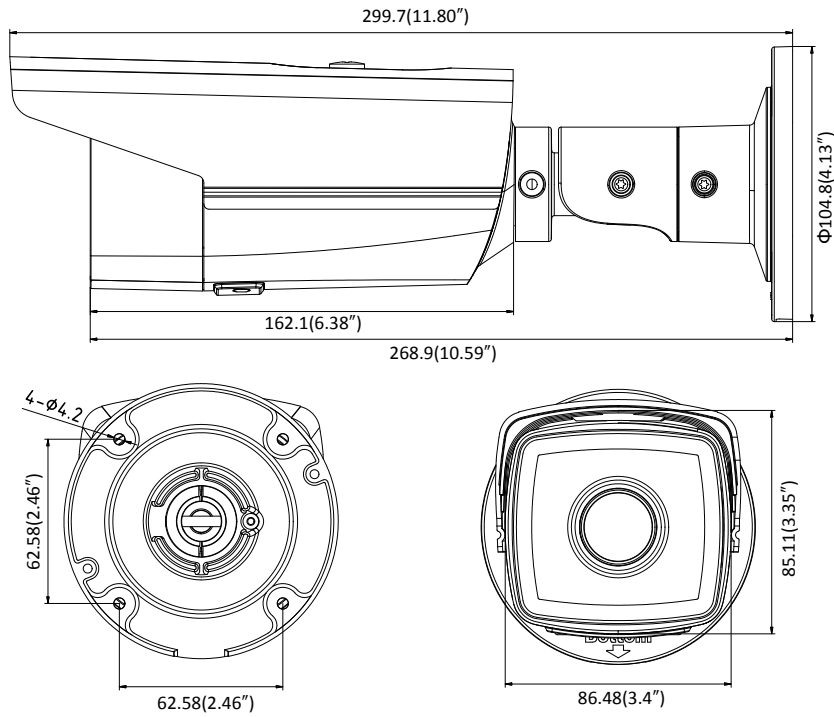

Dimensions

Unit: mm

Accessories

Distributed by

HIKVISION

Headquarters
No.555 Qianmo Road, Binjiang District,
Hangzhou 310051, China
T +86-571-8807-5998
overseasbusiness@hikvision.com

Hikvision USA
T +1-909-895-0400
sales.usa@hikvision.com

Hikvision Italy
T +39-0438-6902
info.it@hikvision.com

Hikvision Singapore
T +65-6684-4718
sg@hikvision.com

Hikvision Africa
T +27 (0) 0351172
sale.africa@hikvision.com

Hikvision Europe
T +31-23-55-42-770
info.eu@hikvision.com

Hikvision France
T +33(0)1-85-330-450
info.fr@hikvision.com

Hikvision Oceania
T +61-2-8599-4233
salesau@hikvision.com

Hikvision Hong Kong
T +852-2151-1761

Hikvision Middle East
T +971-4-8816086
salesme@hikvision.com

Hikvision Spain
T +34-91-737-16-55
info.es@hikvision.com

Hikvision Canada
T +1-909-895-0400
sales.usa@hikvision.com

Hikvision Russia
T +7-495-669-67-99
sateru@hikvision.com

Hikvision Poland
T +48-22-460-01-50
poland@hikvision.com

Hikvision Korea
T +82-31-731-8841
sales.korea@hikvision.com

Hikvision India
T +91-22-28469900
sales@pramahikvision.com

Hikvision UK
T +01628-902140
support.uk@hikvision.com

Hikvision Brazil
T +55-11-3318-0050
Latam.support@hikvision.com